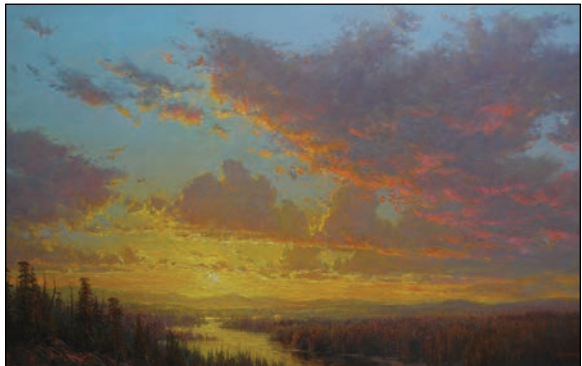

The Pick Up Crew - Ty Barhaug  
Oil, 29"H x 31"W

Western Sun - W. Scott Jennings  
Oil, 30"H x 48"W

# SANTA FE TRAILS

EST. 1992  
FINE ART

200 Old Santa Fe Trail Santa Fe, NM 87501  
505.983.7027

Info@SantaFeTrailsFineArt.com  
www.SantaFeTrailsFineArt.com

Golden Hour - Jordyn Payne  
Oil, 48"H x 48"W

A Strong Spirit  
Jerry Ricketson  
Oil, 16"H x 12"W