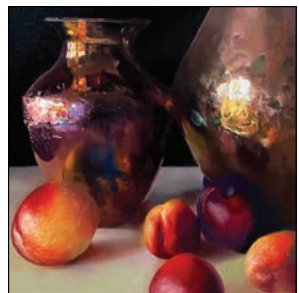

# SANTA FE TRAILS

EST. 1992  
FINE ART

Las Palomas Fountain - Sandy Scott  
Bronze, 76"H x 56"W

Since the early 90's, Santa Fe Trails Fine Art, formerly known as Mountain Trails Gallery, has long been recognized as one of the premiere fine art galleries of the American West. Located in historic Santa Fe on Old Santa Fe Trail, our gallery is proud to represent and showcase over sixty-five nationally and internationally renowned artists of our time featuring a mixture of traditional, Native American, Western, and contemporary paintings, bronze and stone sculpture, and artifact reproductions.

Come and visit our gallery seven days a week, as you enjoy experiencing the best of the American West.

Keeper of the Homeland - Vic Payne  
Monumental Bronze, 10'3"H x 13'L x 6.75'D

Raku Copper With Fruit  
CW Mundy  
Oil, 24"H x 24"W